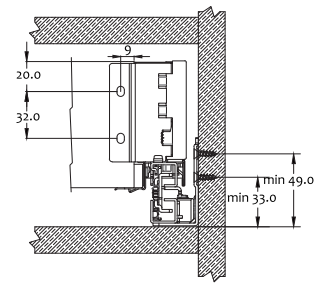

Product information

Components view

A: SS1801-S

Drawer slide L/R

Material - SECC
Loading capacity: 40kg
Length: 270mm;300mm;350mm;400mm;450mm;500mm;550mm.

B: SS1900-B86

Side wall L/R

Material - cold-rolled steel
Color - White / Grey Steel
Length: 270mm;300mm;350mm;400mm;450mm;500mm;550mm.

Material - SECC + plastic

Mounting

Cabinet space requirements

Front connector panel installation dimensions

Front panel drilling dimensions

Back panel installation dimensions

Drawer slide installation dimensions

Cutting dimensions for back panel

Space required