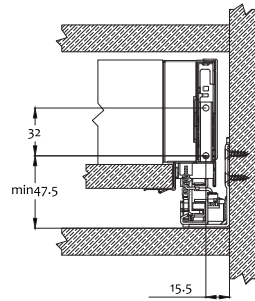

SOFT-CLOSE

- Basic height, 86mm.
- Loading capacity: 40Kg.
- Wide range of depth from 270mm;300mm;350mm;400mm;450mm;500mm;550mm.
- 4 regular colors, Dark black(B), Silver white(W), Silver grey(G), Light grey(O)
- Front convenient fine adjustment mechanism integrated.
Up & down $\pm 1.5\text{mm}$, left & right $\pm 1.5\text{mm}$.
- Synchronization mechanism of the slides stabilizes the sliding motion and eliminates noises from the living space.

Product information

Components view

A: SS1801-S

Drawer slide L/R

Material - SECC
Loading capacity: 40kg
Length: 270mm;300mm;350mm;400mm;450mm;500mm;550mm.

B: SS1900-B86

Side wall L/R

Material - cold-rolled steel
Color - White / Grey Steel
Length: 270mm;300mm;350mm;400mm;450mm;500mm;550mm.

Material - SECC + plastic

Mounting

Cabinet space requirements

Front connector panel installation dimensions

Front panel drilling dimensions

Back panel installation dimensions

Drawer slide installation dimensions

Cutting dimensions for back panel

Space required