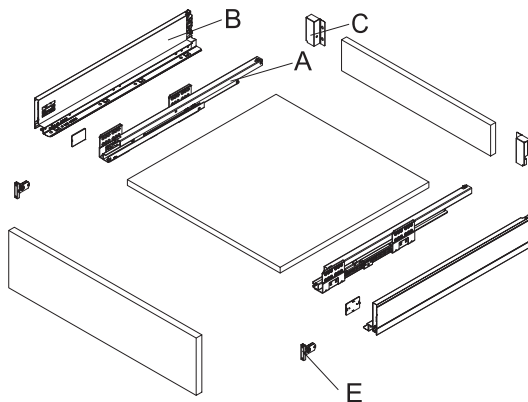

SOFT-CLOSE

- Basic height, 86mm.
- Loading capacity: 40Kg.
- Wide range of depth from 270mm;300mm;350mm;400mm;450mm;500mm;550mm.
- 4 regular colors, Dark black(B), Silver white(W), Silver grey(G), Light grey(O)
- Front convenient fine adjustment mechanism integrated.
Up & down $\pm 1.5\text{mm}$, left & right $\pm 1.5\text{mm}$.
- Synchronization mechanism of the slides stabilizes the sliding motion and eliminates noises from the living space.

Product information

Components view

A: SS1801-S

Drawer slide L/R

Material - SECC
Loading capacity: 40kg
Length: 270mm;300mm;350mm;400mm;450mm;500mm;550mm.

B: SS1900-B86

Side wall L/R

Material - cold-rolled steel
Color - White / Grey Steel
Length: 270mm;300mm;350mm;400mm;450mm;500mm;550mm.

C: SS1900-L86

Back panel connector L/R

Material - cold-rolled steel
Color - White / Grey Steel

E: SS1900-TA1

Front connector

Material - SECC + plastic

E: SS1900-TA2

Clip on front connector

Material - SECC + plastic

Mounting

Cabinet space requirements

Front connector panel installation dimensions

Front panel drilling dimensions

Back panel installation dimensions

Drawer slide installation dimensions