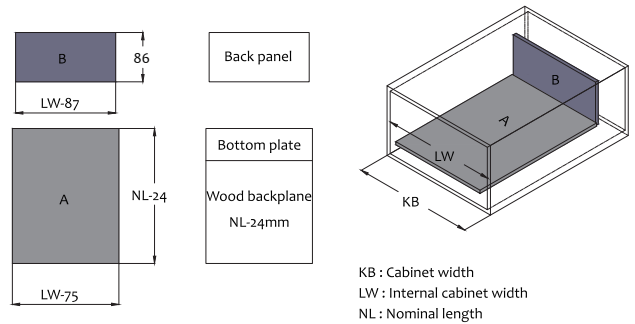

SOFT-CLOSE

- Basic height, 86mm.
- Loading capacity: 40Kg.
- Wide range of depth from 270mm;300mm;350mm;400mm;450mm;500mm;550mm.
- 4 regular colors, Dark black(B), Silver white(W), Silver grey(G), Light grey(O)
- Front convenient fine adjustment mechanism integrated.
Up & down $\pm 1.5\text{mm}$, left & right $\pm 1.5\text{mm}$.
- Synchronization mechanism of the slides stabilizes the sliding motion and eliminates noises from the living space.

Product information

Components view

A: SS1801-S

Drawer slide L/R

Material - SECC
Loading capacity: 40kg
Length: 270mm;300mm;350mm;400mm;450mm;500mm;550mm.

B: SS1900-B86

Side wall L/R

Material - cold-rolled steel
Color - White / Grey Steel
Length: 270mm;300mm;350mm;400mm;450mm;500mm;550mm.

Material - SECC + plastic

Mounting

Cabinet space requirements

Front connector panel installation dimensions

Front panel drilling dimensions

Back panel installation dimensions

Drawer slide installation dimensions

Cutting dimensions for back panel

Space required