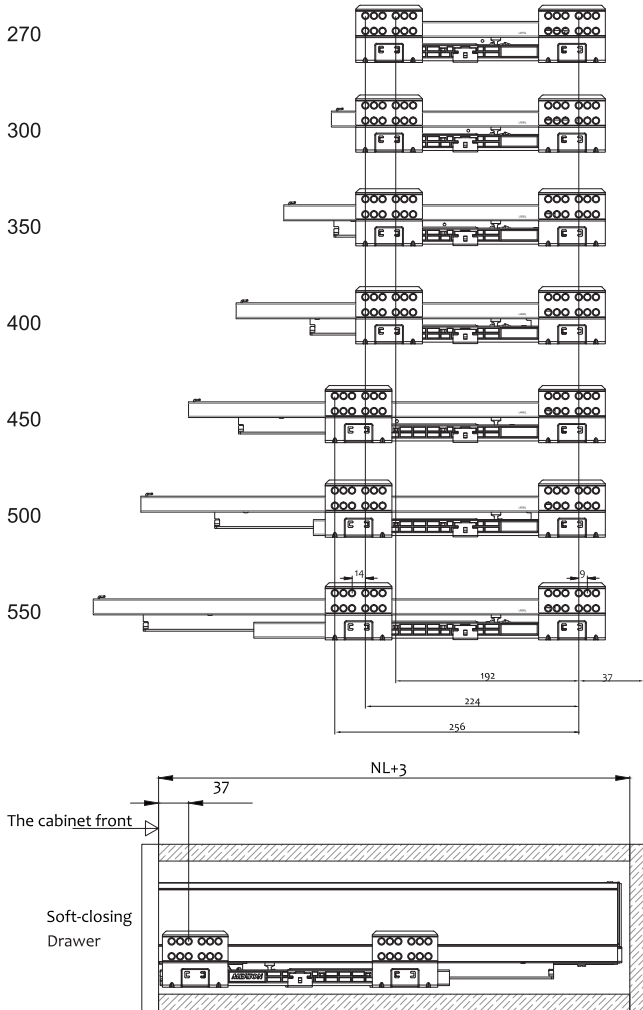

SOFT-CLOSE

- Basic height, 86mm.
- Loading capacity: 40Kg.
- Wide range of depth from 270mm;300mm;350mm;400mm;450mm;500mm;550mm.
- 4 regular colors, Dark black(B), Silver white(W), Silver grey(G), Light grey(O)
- Front convenient fine adjustment mechanism integrated.
Up & down $\pm 1.5\text{mm}$, left & right $\pm 1.5\text{mm}$.
- Synchronization mechanism of the slides stabilizes the sliding motion and eliminates noises from the living space.

Product information

Components view

A: SS1801-S

Drawer slide L/R

Material - SECC
Loading capacity: 40kg
Length: 270mm;300mm;350mm;400mm;450mm;500mm;550mm.

B: SS1900-B86

Side wall L/R

Material - cold-rolled steel
Color - White / Grey Steel
Length: 270mm;300mm;350mm;400mm;450mm;500mm;550mm.

Material - SECC + plastic

Mounting

Cabinet space requirements

Front connector panel installation dimensions

Front panel drilling dimensions

Back panel installation dimensions

Drawer slide installation dimensions

Cutting dimensions for back panel

Space required