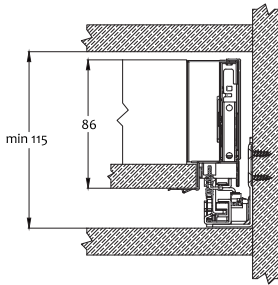

Product information

Components view

A: SS1801-S

Drawer slide L/R

Material - SECC
Loading capacity: 40kg
Length: 270mm;300mm;350mm;400mm;450mm;500mm;550mm.

B: SS1900-B86

Side wall L/R

Material - cold-rolled steel
Color - White / Grey Steel
Length: 270mm;300mm;350mm;400mm;450mm;500mm;550mm.

C: SS1900-L86

Back panel connector L/R

Material - cold-rolled steel
Color - White / Grey Steel

E: SS1900-TA1

Front connector

Material - SECC + plastic

E: SS1900-TA2

Clip on front connector

Material - SECC + plastic

Mounting

Cabinet space requirements

Front connector panel installation dimensions

Front panel drilling dimensions

Back panel installation dimensions

Drawer slide installation dimensions

Cutting dimensions for back panel

Space required