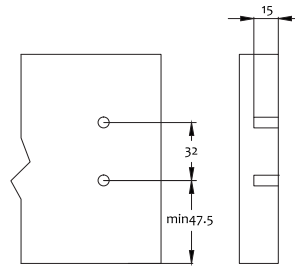

Product information

Components view

A: SS1801-S

Drawer slide L/R

Material - SECC
Loading capacity: 40kg
Length: 270mm;300mm;350mm;400mm;450mm;500mm;550mm.

B: SS1900-B86

Side wall L/R

Material - cold-rolled steel
Color - White / Grey Steel
Length: 270mm;300mm;350mm;400mm;450mm;500mm;550mm.

Material - SECC + plastic

Mounting

Cabinet space requirements

Front connector panel installation dimensions

Front panel drilling dimensions

Back panel installation dimensions

Drawer slide installation dimensions

Cutting dimensions for back panel

Space required