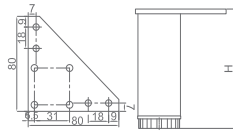

## Furniture leg

YZ0121

Technical specifications:

Material: aluminium

Unit: mm

Diameter	Height	Color
38 x 38	60	Anodized Satine Chrome
	80	Anodized Satine Chrome
	100	Anodized Satine Chrome
	120	Anodized Satine Chrome